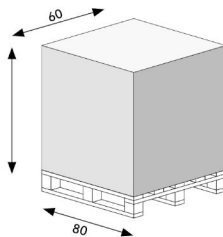

V10.23

»SEMAFORO AMARILLO 2 LUCES LED 80Ø R-V IP56 24V MARCA STAGNOLI
 MOD.ERA80Y.

ERA80 YELLOW

EXTERNAL USE

EASY TO INSTALL

H120cm - pz.48

| TECHNICAL DATA | ASFERA80Y Traffic light set, 2 lights | ASFERA80DY Directional vertical traffic light, 2 lights | ASFERA80OY Horizontal traffic light, 2 lights | ASFERA80ODY Directional horizontal traffic light, 2 lights |
|------------------------|---|---|---|---|
| Power supply | 24V | 24V | 24V | 24V |
| Rated absorbed current | 0,13A | 0,13A | 0,13A | 0,13A |
| Power | 1,50W | 1,50W | 1,50W | 1,50W |
| Brightness | 120Lx (+10Lx) | 120Lx (+10Lx) | 120Lx (+10Lx) | 120Lx (+10Lx) |
| Working temperature | -20/+55° | -20/+55° | -20/+55° | -20/+55° |
| IP | 56 | 56 | 56 | 56 |
| Number of LEDs | 40 | 40 | 40 | 40 |

V10.23

»SEMAFORO AMARILLO 2 LUCES LED 80Ø R-V IP56 24V MARCA STAGNOLI MOD.ERA80Y.

ERA80 YELLOW

ERA80 YELLOW TRAFFIC LIGHT

This traffic light is designed to meet high safety standards, with an attractive yet simple design. It is a signaling product suitable for different contexts: pedestrian crossings, parking lots, entrances in residential contexts.