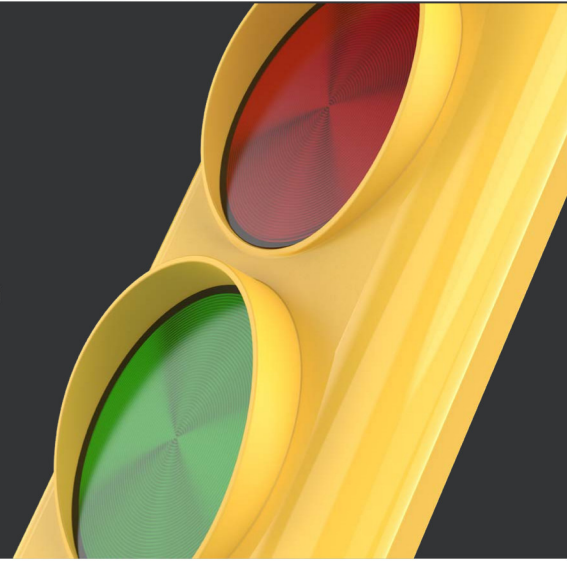

»SEMAFORO AMARILLO 2 LUCES LED 80Ø R-V IP56 24V MARCA STAGNOLI MOD.ERA80Y.

| CÓDIGO | SKU | MODELO | DESCRIPCIÓN |
|-------------|-----------|--------|---|
| LS-00101-00 | ASFERA80Y | ERA80Y | SEMAFORO AMA 2 LUC LED 80Ø R-V IP56 24V |

V10.23

»SEMAFORO AMARILLO 2 LUCES LED 80Ø R-V IP56 24V MARCA STAGNOLI
 MOD.ERA80Y.

ERA80 YELLOW

EXTERNAL USE

EASY TO INSTALL

H120cm - pz.48

| TECHNICAL DATA | ASFERA80Y Traffic light set, 2 lights | ASFERA80DY Directional vertical traffic light, 2 lights | ASFERA80OY Horizontal traffic light, 2 lights | ASFERA80ODY Directional horizontal traffic light, 2 lights |
|------------------------|---|---|---|---|
| Power supply | 24V | 24V | 24V | 24V |
| Rated absorbed current | 0,13A | 0,13A | 0,13A | 0,13A |
| Power | 1,50W | 1,50W | 1,50W | 1,50W |
| Brightness | 120Lx (+10Lx) | 120Lx (+10Lx) | 120Lx (+10Lx) | 120Lx (+10Lx) |
| Working temperature | -20/+55° | -20/+55° | -20/+55° | -20/+55° |
| IP | 56 | 56 | 56 | 56 |
| Number of LEDs | 40 | 40 | 40 | 40 |

V10.23

»SEMAFORO AMARILLO 2 LUCES LED 80Ø R-V IP56 24V MARCA STAGNOLI MOD.ERA80Y.

ERA80 YELLOW

ERA80 YELLOW TRAFFIC LIGHT

This traffic light is designed to meet high safety standards, with an attractive yet simple design. It is a signaling product suitable for different contexts: pedestrian crossings, parking lots, entrances in residential contexts.