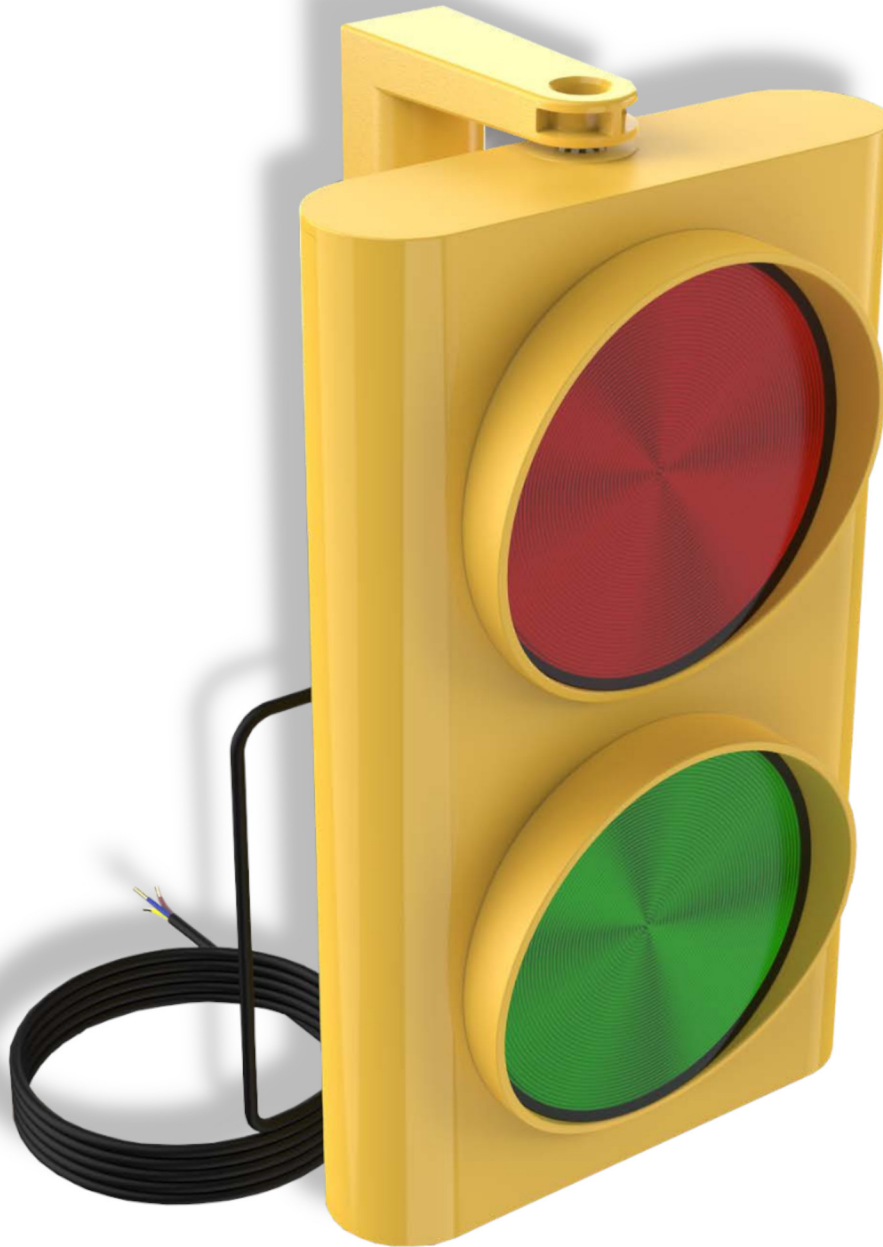

»SEMAFORO AMARILLO 2 LUCES LED 80Ø R-V IP56 24V MARCA STAGNOLI MOD.ERA80Y.

| CÓDIGO | SKU | MODELO | DESCRIPCIÓN |
|-------------|-----------|--------|---|
| LS-00101-00 | ASFERA80Y | ERA80Y | SEMAFORO AMA 2 LUC LED 80Ø R-V IP56 24V |

V10.23

»SEMAFORO AMARILLO 2 LUCES LED 80Ø R-V IP56 24V MARCA STAGNOLI
 MOD.ERA80Y.

ERA80 YELLOW

EXTERNAL USE

EASY TO INSTALL

H120cm - pz.48

| TECHNICAL DATA | ASFERA80Y Traffic light set, 2 lights | ASFERA80DY Directional vertical traffic light, 2 lights | ASFERA80OY Horizontal traffic light, 2 lights | ASFERA80ODY Directional horizontal traffic light, 2 lights |
|------------------------|---|---|---|---|
| Power supply | 24V | 24V | 24V | 24V |
| Rated absorbed current | 0,13A | 0,13A | 0,13A | 0,13A |
| Power | 1,50W | 1,50W | 1,50W | 1,50W |
| Brightness | 120Lx (+10Lx) | 120Lx (+10Lx) | 120Lx (+10Lx) | 120Lx (+10Lx) |
| Working temperature | -20/+55° | -20/+55° | -20/+55° | -20/+55° |
| IP | 56 | 56 | 56 | 56 |
| Number of LEDs | 40 | 40 | 40 | 40 |

V10.23

»SEMAFORO AMARILLO 2 LUCES LED 80Ø R-V IP56 24V MARCA STAGNOLI MOD.ERA80Y.

ERA80 YELLOW

ERA80 YELLOW TRAFFIC LIGHT

This traffic light is designed to meet high safety standards, with an attractive yet simple design. It is a signaling product suitable for different contexts: pedestrian crossings, parking lots, entrances in residential contexts.