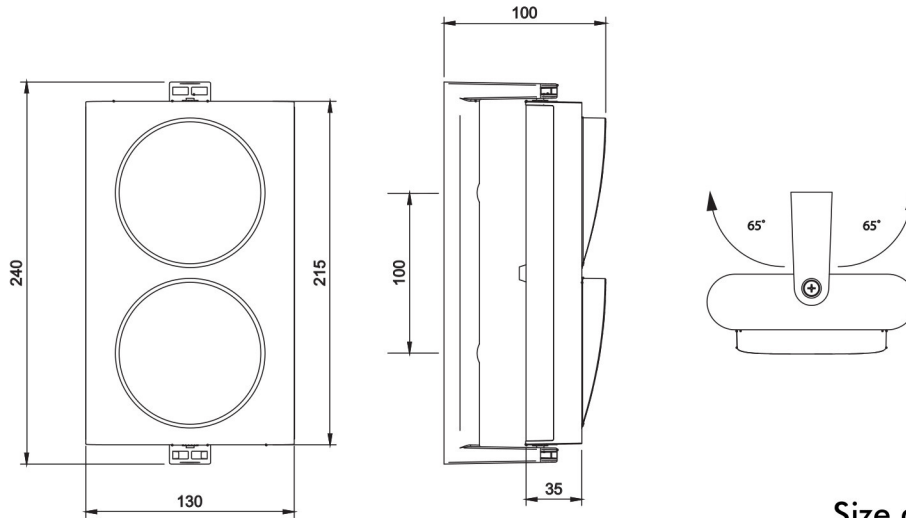

V10.23

»SEMAFORO AMARILLO 2 LUCES LED 80Ø R-V IP56 24V MARCA STAGNOLI
 MOD.ERA80Y.

ERA80 YELLOW

EXTERNAL USE

EASY TO INSTALL

H120cm - pz.48

| TECHNICAL DATA | ASFERA80Y Traffic light set, 2 lights | ASFERA80DY Directional vertical traffic light, 2 lights | ASFERA80OY Horizontal traffic light, 2 lights | ASFERA80ODY Directional horizontal traffic light, 2 lights |
|------------------------|---|---|---|---|
| Power supply | 24V | 24V | 24V | 24V |
| Rated absorbed current | 0,13A | 0,13A | 0,13A | 0,13A |
| Power | 1,50W | 1,50W | 1,50W | 1,50W |
| Brightness | 120Lx (+10Lx) | 120Lx (+10Lx) | 120Lx (+10Lx) | 120Lx (+10Lx) |
| Working temperature | -20/+55° | -20/+55° | -20/+55° | -20/+55° |
| IP | 56 | 56 | 56 | 56 |
| Number of LEDs | 40 | 40 | 40 | 40 |

V10.23

»SEMAFORO AMARILLO 2 LUCES LED 80Ø R-V IP56 24V MARCA STAGNOLI MOD.ERA80Y.

ERA80 YELLOW

ERA80 YELLOW TRAFFIC LIGHT

This traffic light is designed to meet high safety standards, with an attractive yet simple design. It is a signaling product suitable for different contexts: pedestrian crossings, parking lots, entrances in residential contexts.

Size and bulk

Accessories

ASFERA80SP
Brackets for pole mounting

ASFERA80LD
Directional lenses kit

APS
Galvanized pole (60mm)

V10.23