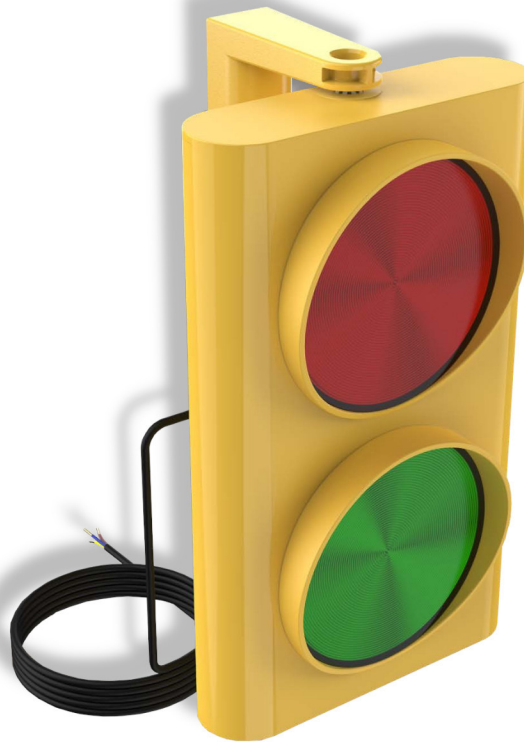

»SEMAFORO AMARILLO 2 LUCES LED 80Ø R-V IP56 24V MARCA STAGNOLI MOD.ERA80Y.

| CÓDIGO | SKU | MODELO | DESCRIPCIÓN |
|-------------|-----------|--------|---|
| LS-00101-00 | ASFERA80Y | ERA80Y | SEMAFORO AMA 2 LUC LED 80Ø R-V IP56 24V |

V10.23

»SEMAFORO AMARILLO 2 LUCES LED 80Ø R-V IP56 24V MARCA STAGNOLI
 MOD.ERA80Y.

ERA80 YELLOW

EXTERNAL USE

EASY TO INSTALL

H120cm - pz.48

| TECHNICAL DATA | ASFERA80Y Traffic light set, 2 lights | ASFERA80DY Directional vertical traffic light, 2 lights | ASFERA80OY Horizontal traffic light, 2 lights | ASFERA80ODY Directional horizontal traffic light, 2 lights |
|------------------------|---|---|---|---|
| Power supply | 24V | 24V | 24V | 24V |
| Rated absorbed current | 0,13A | 0,13A | 0,13A | 0,13A |
| Power | 1,50W | 1,50W | 1,50W | 1,50W |
| Brightness | 120Lx (+10Lx) | 120Lx (+10Lx) | 120Lx (+10Lx) | 120Lx (+10Lx) |
| Working temperature | -20/+55° | -20/+55° | -20/+55° | -20/+55° |
| IP | 56 | 56 | 56 | 56 |
| Number of LEDs | 40 | 40 | 40 | 40 |

V10.23

»SEMAFORO AMARILLO 2 LUCES LED 80Ø R-V IP56 24V MARCA STAGNOLI MOD.ERA80Y.

ERA80 YELLOW

ERA80 YELLOW TRAFFIC LIGHT

This traffic light is designed to meet high safety standards, with an attractive yet simple design. It is a signaling product suitable for different contexts: pedestrian crossings, parking lots, entrances in residential contexts.